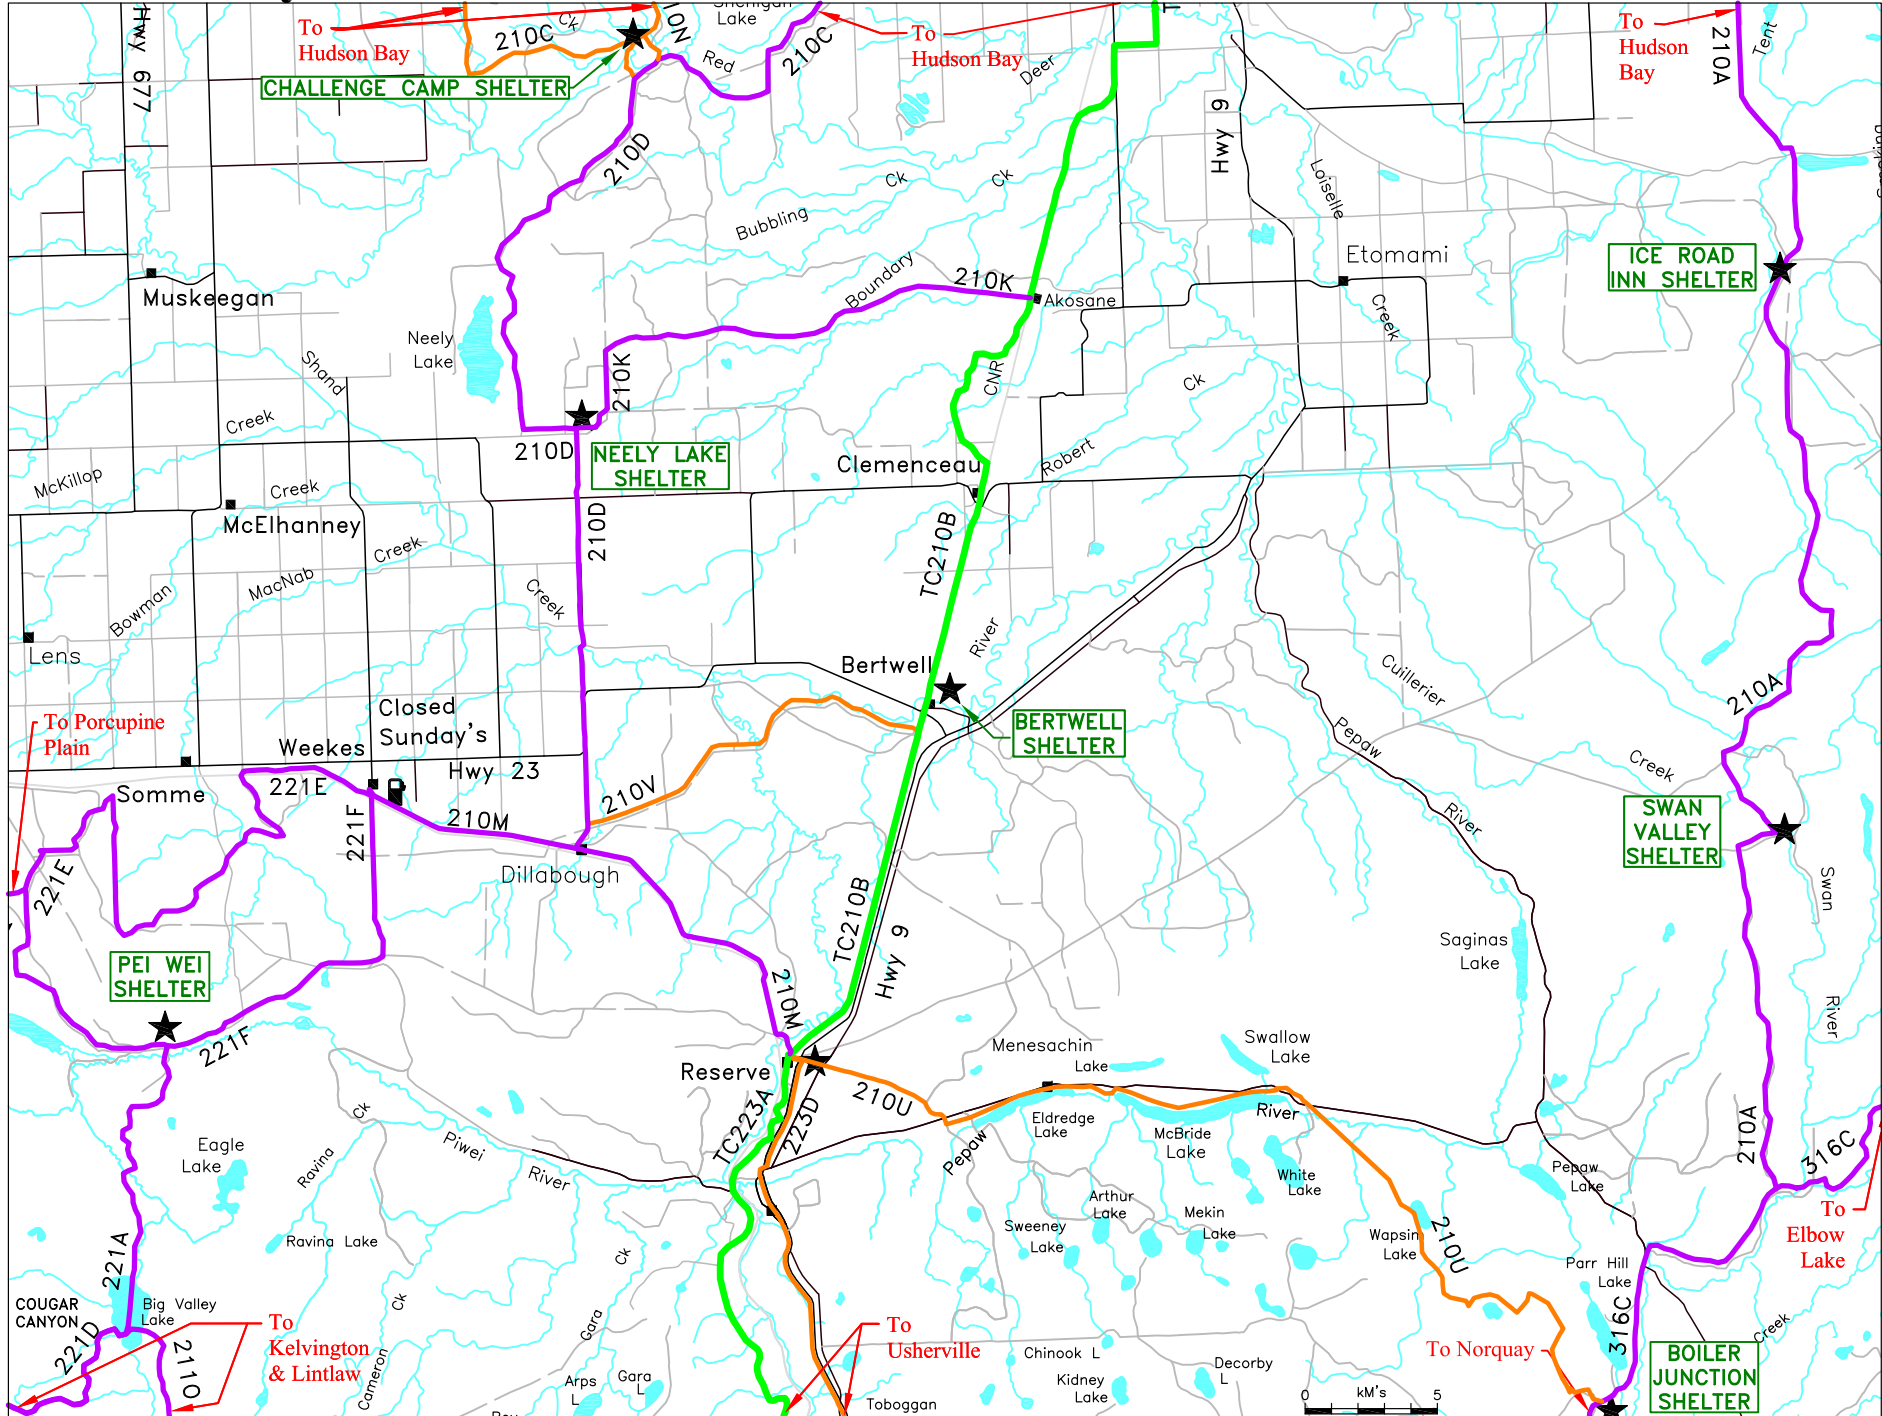

Hudson Bay Trail Riders Inc. Club # 210

Trail Types: Trans Canadian  Secondary  Primary 

Legend: Fuel Site  Warm-up Shelter 

Basemap data is copyright of ISC / Information Services Corp. and provided under License to Saskatchewan Snowmobile Association. The Snowmobile Trail Information provided on the S.S.A. maps may have changes that have occurred after printing. Please check with local authorities prior to accessing trails.